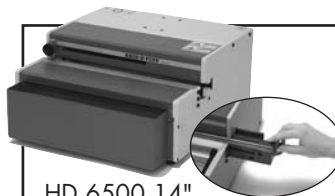

PAL-14

PIKS-A-LIFT

Shown mounted on an HD series machine in conjunction with the APES-14.

CE Approved

NEW MODULAR PIKS-A-LIFT

FEATURES

-  Uses Paper Sizes 5 1/2" x 5 1/2" up to 14" Including Tabs.
-  Able to Combine with an Existing APES-14 Attachment.
-  Fits on any Vertical HD Series Machine.
-  Provides Average Paper Count Accuracy of + or - 1 Sheet for Each Lift.
-  Variable Paper Lift Thickness.

MACHINE SPECIFICATIONS

ELECTRICAL REQUIREMENTS			WEIGHT		DIMENSIONS		
VOLTS AC	AMPS	Hz	MACHINE	SHIPPING	HEIGHT	WIDTH	DEPTH
115	1	60	30 lbs.	36 lbs.	14"	18.5"	16"
230	0.5	50	13.6 Kg	16.3 Kg	356 mm	470 mm	406 mm

12 Standard Punch Die Patterns Available. All Other Patterns Available Upon Request.

APES 14 AUTOMATIC PAPER EJECTOR & STACKER

HD 7700-H HORIZONTAL PUNCH

HD 6500 14" HEAVY DUTY OPEN END PUNCH

HD 7500 24" PUNCH with the large document support table