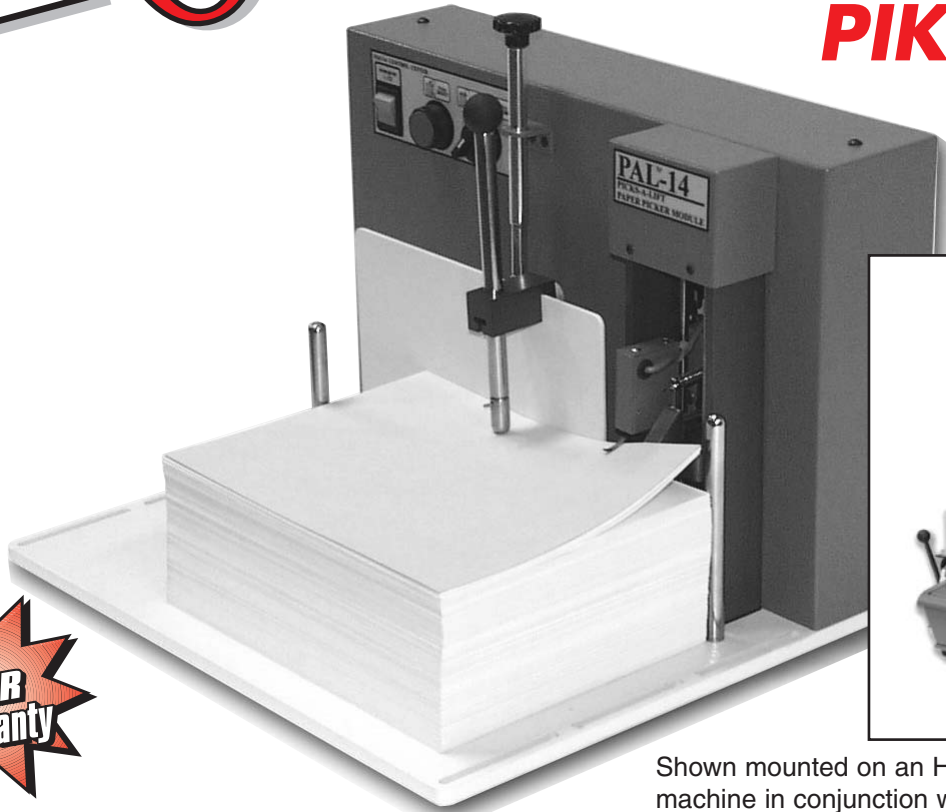

PAL-14

PIKS-A-LIFT

Shown mounted on an HD series machine in conjunction with the APES-14.

CE Approved

NEW MODULAR PIKS-A-LIFT

FEATURES

-  Uses Paper Sizes 5 1/2" x 5 1/2" up to 14" Including Tabs.
-  Able to Combine with an Existing APES-14 Attachment.
-  Fits on any Vertical HD Series Machine.
-  Provides Average Paper Count Accuracy of + or - 1 Sheet for Each Lift.
-  Variable Paper Lift Thickness.

MACHINE SPECIFICATIONS

ELECTRICAL REQUIREMENTS			WEIGHT		DIMENSIONS		
VOLTS AC	AMPS	Hz	MACHINE	SHIPPING	HEIGHT	WIDTH	DEPTH
115	1	60	30 lbs.	36 lbs.	14"	18.5"	16"
230	0.5	50	13.6 Kg	16.3 Kg	356 mm	470 mm	406 mm

12 Standard Punch Die Patterns Available. All Other Patterns Available Upon Request.

APES 14 AUTOMATIC PAPER EJECTOR & STACKER

HD 7700-H HORIZONTAL PUNCH

HD 6500 14" HEAVY DUTY OPEN END PUNCH

HD 7500 24" PUNCH with the large document support table

KK 4171 Shown mounted on an HD 4170 machine

OD 4000 11" OPEN END ELECTRIC PUNCH shown with coil inserter and wire closer modules

PC 2000 MANUAL PUNCH AND COIL INSERTER

The HD 8370 Shown with the HD 7700 14" OPEN END PUNCH