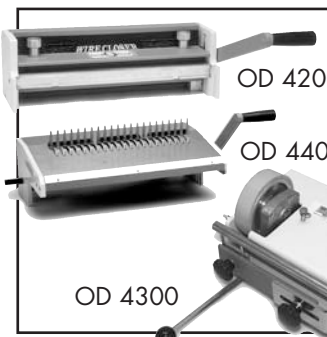

KK 4171 Shown mounted on an HD 4170 machine

OD 4000 11" OPEN END ELECTRIC PUNCH shown with coil inserter and wire closer modules

PC 2000 MANUAL PUNCH AND COIL INSERTER

The HD 8370 Shown with the HD 7700 14" OPEN END PUNCH

HD 4170 RHIN-O-ROLL HEAVY DUTY COIL INSERTER

HD 7000 14" HEAVY DUTY DELUXE OPEN END PUNCH

HC 8024 24" WIRE CLOSER

THE HD 4270

HC 8318 18" WIRE INSERTER CLOSER

OD 4012 11" ELECTRIC PUNCH

PAL-14 MODULAR PIKS-A-LIFT

THE HD 4470 COMB OPENER MODULE

OD 4800 11" OPEN END MANUAL PUNCH

OD 3500 COMBO BINDING STATION shown with comb opener and coil inserter modules attached.

COMBO BINDING MODULES

HC 8200/8300 14" SEMI-AUTOMATIC WIRE INSERTER/CLOSER