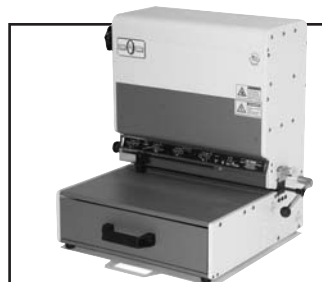

PAL-14

PIKS-A-LIFT

Shown mounted on an HD series machine in conjunction with the APES-14.

CE Approved

NEW MODULAR PIKS-A-LIFT

FEATURES

-  Uses Paper Sizes 5 1/2" x 5 1/2" up to 14" Including Tabs.
-  Able to Combine with an Existing APES-14 Attachment.
-  Fits on any Vertical HD Series Machine.
-  Provides Average Paper Count Accuracy of + or - 1 Sheet for Each Lift.
-  Variable Paper Lift Thickness.

MACHINE SPECIFICATIONS

ELECTRICAL REQUIREMENTS			WEIGHT		DIMENSIONS		
VOLTS AC	AMPS	Hz	MACHINE	SHIPPING	HEIGHT	WIDTH	DEPTH
115	1	60	30 lbs.	36 lbs.	14"	18.5"	16"
230	0.5	50	13.6 Kg	16.3 Kg	356 mm	470 mm	406 mm

12 Standard Punch Die Patterns Available. All Other Patterns Available Upon Request.

APES 14 AUTOMATIC PAPER EJECTOR & STACKER

HD 7700-H HORIZONTAL PUNCH

HD 6500 14" HEAVY DUTY OPEN END PUNCH

HD 7500 24" PUNCH with the large document support table

KK 4171 Shown mounted on an HD 4170 machine

OD 4000 11" OPEN END ELECTRIC PUNCH shown with coil inserter and wire closer modules

PC 2000 MANUAL PUNCH AND COIL INSERTER

The HD 8370 Shown with the HD 7700 14" OPEN END PUNCH