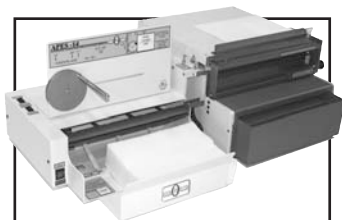

PAL-14

PIKS-A-LIFT

Shown mounted on an HD series machine in conjunction with the APES-14.

CE Approved

NEW MODULAR PIKS-A-LIFT

FEATURES

-  Uses Paper Sizes 5 1/2" x 5 1/2" up to 14" Including Tabs.
-  Able to Combine with an Existing APES-14 Attachment.
-  Fits on any Vertical HD Series Machine.
-  Provides Average Paper Count Accuracy of + or - 1 Sheet for Each Lift.
-  Variable Paper Lift Thickness.

MACHINE SPECIFICATIONS

ELECTRICAL REQUIREMENTS			WEIGHT		DIMENSIONS		
VOLTS AC	AMPS	Hz	MACHINE	SHIPPING	HEIGHT	WIDTH	DEPTH
115	1	60	30 lbs.	36 lbs.	14"	18.5"	16"
230	0.5	50	13.6 Kg	16.3 Kg	356 mm	470 mm	406 mm

12 Standard Punch Die Patterns Available. All Other Patterns Available Upon Request.

APES 14 AUTOMATIC PAPER EJECTOR & STACKER

HD 7700-H HORIZONTAL PUNCH

HD 6500 14" HEAVY DUTY OPEN END PUNCH

HD 7500 24" PUNCH with the large document support table