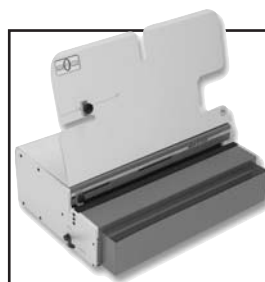

PAL-14

PIKS-A-LIFT

Shown mounted on an HD series machine in conjunction with the APES-14.

CE Approved

NEW MODULAR PIKS-A-LIFT

FEATURES

-  Uses Paper Sizes 5 1/2" x 5 1/2" up to 14" Including Tabs.
-  Able to Combine with an Existing APES-14 Attachment.
-  Fits on any Vertical HD Series Machine.
-  Provides Average Paper Count Accuracy of + or - 1 Sheet for Each Lift.
-  Variable Paper Lift Thickness.

12 Standard Punch Die Patterns Available. All Other Patterns Available Upon Request.

APES 14 AUTOMATIC PAPER EJECTOR & STACKER

HD 7700-H HORIZONTAL PUNCH

HD 6500 14" HEAVY DUTY OPEN END PUNCH

HD 7500 24" PUNCH with the large document support table

KK 4171 Shown mounted on an HD 4170 machine

OD 4000 11" OPEN END ELECTRIC PUNCH shown with coil inserter and wire closer modules

PC 2000 MANUAL PUNCH AND COIL INSERTER

The HD 8370 Shown with the HD 7700 14" OPEN END PUNCH