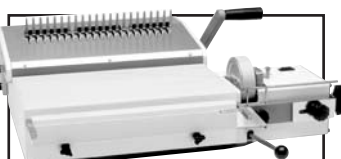

OD 4000 11" OPEN END ELECTRIC PUNCH shown with coil inserter and wire closer modules

PC 2000 MANUAL PUNCH AND COIL INSERTER

The HD 8370 Shown with the HD 7700 14" OPEN END PUNCH

HD 4170 RHIN-O-ROLL HEAVY DUTY COIL INSERTER

HD 7000 14" HEAVY DUTY DELUXE OPEN END PUNCH

HC 8024 24" WIRE CLOSER

THE HD 4270

HC 8318 18" WIRE INSERTER CLOSER

OD 4012 11" ELECTRIC PUNCH

PAL-14 MODULAR PIKS-A-LIFT

THE HD 4470 COMB OPENER MODULE

OD 4800 11" OPEN END MANUAL PUNCH

OD 3500 COMBO BINDING STATION shown with comb opener and coil inserter modules attached.

COMBO BINDING MODULES

OD 4200

OD 4400

HC 8200/8300 14" SEMI-AUTOMATIC WIRE INSERTER/CLOSER

HC 8000 14" WIRE CLOSER

OD 4300