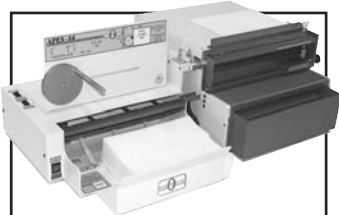

1
YEAR
warranty

NEW!

HC 8318

18" SEMI AUTOMATIC WIRE INSERTER/CLOSER

FEATURES *(See Specifications on Back)*

- Inserts & Closes in 1 Easy Step
Eliminates Manual Insertion
of Wire into Document
- *Closes 3-1
Double-Loop Binding Wire
* HC 8318 Closes 3-1Pitch 1/4" to 9/16"
(6.3mm to 14.3mm)
- Binds documents up to
18" Binding Edge
- Binds Split Wire with
Calendar Hanger
- Lightweight and Portable
- Easy Operation
- All Metal Construction
- 1 Year Limited Warranty

THE ULTIMATE IN:
*Quality Paper Punching and Book Binding
Equipment at Affordable Prices*

www.RHIN-O-TUFF.com

HC 8318

MACHINE SPECIFICATIONS

ELECTRICAL REQUIREMENTS			WEIGHT		DIMENSIONS			CLOSING CAPACITY
VOLTS AC	AMPS	Hz	MACHINE	SHIPPING	HEIGHT	WIDTH	DEPTH	1/4" to 9/16" (6.3mm to 14.3mm) WIRE
NA	NA	NA	44 lbs.	52 lbs.	12"	26"	18"	
NA	NA	NA	20 Kg	24.2 Kg	305 mm	680 mm	452 mm	

APES 14 AUTOMATIC PAPER EJECTOR & STACKER

HD 7700-H HORIZONTAL PUNCH

HD 6500 14" HEAVY DUTY OPEN END PUNCH

HD 7500 24" PUNCH with the large document support table

KK 4171 Shown mounted on an HD 4170 machine