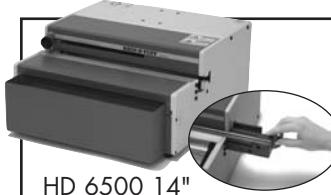

1
YEAR
warranty

NEW!

HC 8318

18" SEMI AUTOMATIC WIRE INSERTER/CLOSER

FEATURES *(See Specifications on Back)*

- Inserts & Closes in 1 Easy Step
Eliminates Manual Insertion
of Wire into Document
- *Closes 3-1
Double-Loop Binding Wire
* HC 8318 Closes 3-1Pitch 1/4" to 9/16"
(6.3mm to 14.3mm)
- Binds documents up to
18" Binding Edge
- Binds Split Wire with
Calendar Hanger
- Lightweight and Portable
- Easy Operation
- All Metal Construction
- 1 Year Limited Warranty

THE ULTIMATE IN:
*Quality Paper Punching and Book Binding
Equipment at Affordable Prices*

www.RHIN-O-TUFF.com

HC 8318

MACHINE SPECIFICATIONS

ELECTRICAL REQUIREMENTS			WEIGHT		DIMENSIONS			CLOSING CAPACITY
VOLTS AC	AMPS	Hz	MACHINE	SHIPPING	HEIGHT	WIDTH	DEPTH	1/4" to 9/16" (6.3mm to 14.3mm) WIRE
NA	NA	NA	44 lbs.	52 lbs.	12"	26"	18"	
NA	NA	NA	20 Kg	24.2 Kg	305 mm	680 mm	452 mm	

APES 14 AUTOMATIC PAPER EJECTOR & STACKER

HD 7700-H HORIZONTAL PUNCH

HD 6500 14" HEAVY DUTY OPEN END PUNCH

HD 7500 24" PUNCH with the large document support table

KK 4171 Shown mounted on an HD 4170 machine