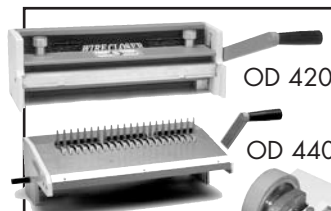

OD 4000 11" OPEN END ELECTRIC PUNCH shown with coil inserter and wire closer modules

PC 2000 MANUAL PUNCH AND COIL INSERTER

The HD 8370 Shown with the HD 7700 14" OPEN END PUNCH

HD 4170 RHIN-O-ROLL HEAVY DUTY COIL INSERTER

HD 7000 14" HEAVY DUTY DELUXE OPEN END PUNCH

HC 8024 24" WIRE CLOSER

THE HD 4270

HC 8318 18" WIRE INSERTER CLOSER

OD 4012 11" ELECTRIC PUNCH

PAL-14 MODULAR PIKS-A-LIFT

THE HD 4470 COMB OPENER MODULE

OD 4800 11" OPEN END MANUAL PUNCH

OD 3500 COMBO BINDING STATION shown with comb opener and coil inserter modules attached.

COMBO BINDING MODULES

OD 4200

OD 4400

HC 8200/8300 14" SEMI-AUTOMATIC WIRE INSERTER/CLOSER

HC 8000 14" WIRE CLOSER

OD 4300