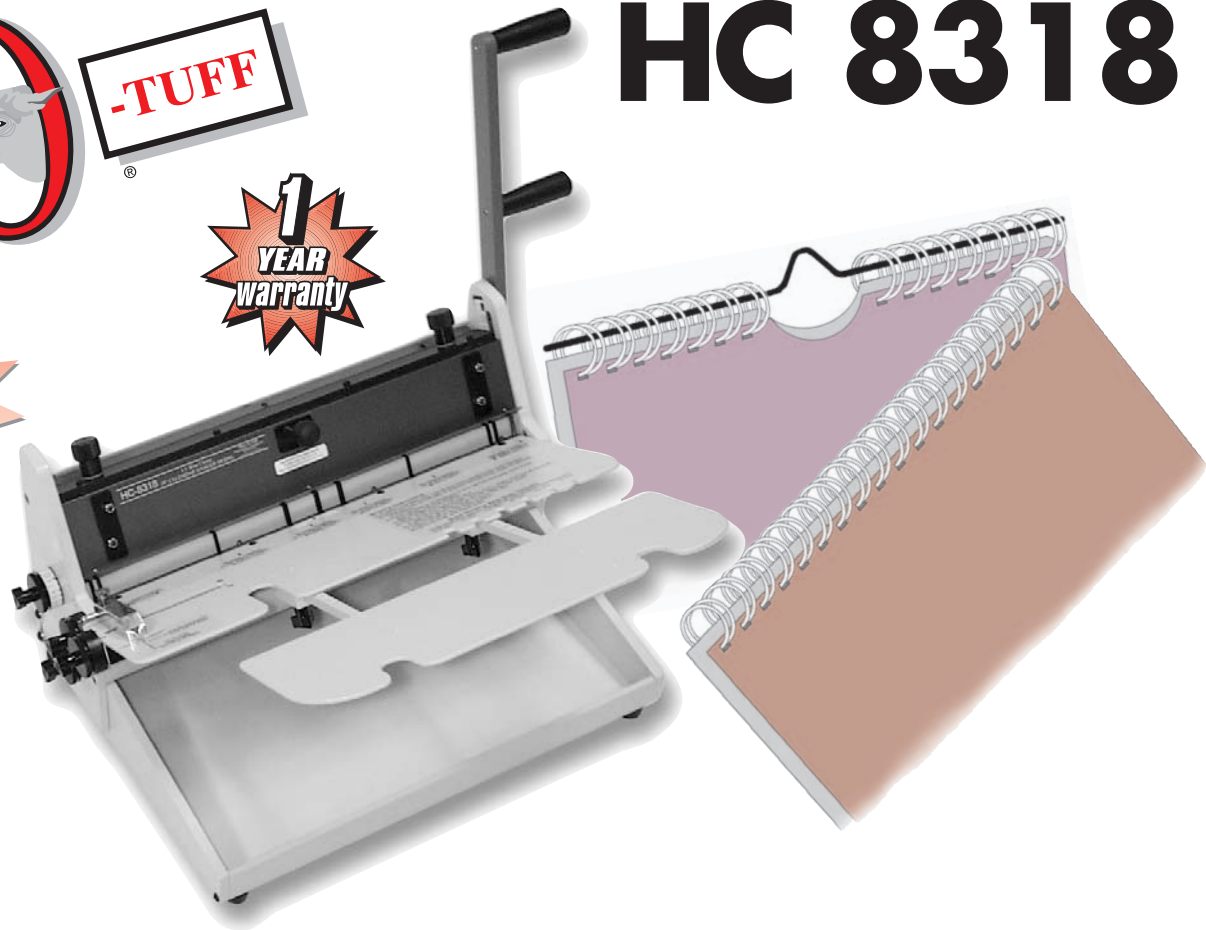

1
YEAR
warranty

NEW!

HC 8318

18" SEMI AUTOMATIC WIRE INSERTER/CLOSER

FEATURES *(See Specifications on Back)*

- Inserts & Closes in 1 Easy Step
Eliminates Manual Insertion
of Wire into Document
- *Closes 3-1
Double-Loop Binding Wire
* HC 8318 Closes 3-1Pitch 1/4" to 9/16"
(6.3mm to 14.3mm)
- Binds documents up to
18" Binding Edge
- Binds Split Wire with
Calendar Hanger
- Lightweight and Portable
- Easy Operation
- All Metal Construction
- 1 Year Limited Warranty

THE ULTIMATE IN:
*Quality Paper Punching and Book Binding
Equipment at Affordable Prices*

www.RHIN-O-TUFF.com

HC 8318

MACHINE SPECIFICATIONS

ELECTRICAL REQUIREMENTS			WEIGHT		DIMENSIONS			CLOSING CAPACITY
VOLTS AC	AMPS	Hz	MACHINE	SHIPPING	HEIGHT	WIDTH	DEPTH	1/4" to 9/16" (6.3mm to 14.3mm) WIRE
NA	NA	NA	44 lbs.	52 lbs.	12"	26"	18"	
NA	NA	NA	20 Kg	24.2 Kg	305 mm	680 mm	452 mm	

APES 14 AUTOMATIC PAPER EJECTOR & STACKER

HD 7700-H HORIZONTAL PUNCH

HD 6500 14" HEAVY DUTY OPEN END PUNCH

HD 7500 24" PUNCH with the large document support table

KK 4171 Shown mounted on an HD 4170 machine