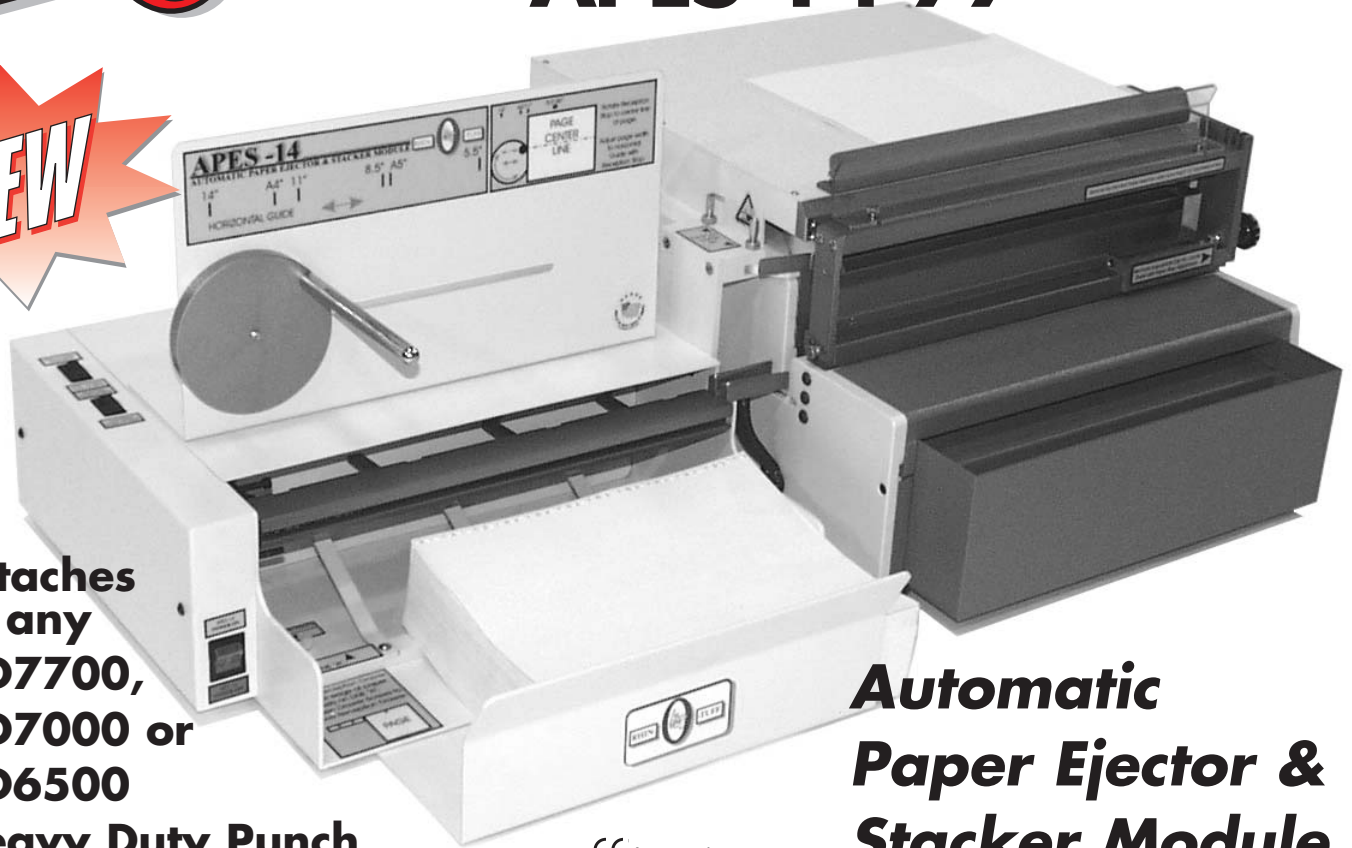

INTRODUCING THE APES 14 and APES 14-77

**Attaches
to any
HD7700,
HD7000 or
HD6500
Heavy Duty Punch**

CE Approved

**Automatic
Paper Ejector &
Stacker Module**

ANOTHER INNOVATIVE PRODUCT FROM RHIN-O-TUFF

- ✓ Punches, Ejects and Stacks in One Operation.
- ✓ Extends the Useful Life of your Existing Equipment.
- ✓ Increases Punching Output without a Large Capital Outlay.
- ✓ Increase Productivity up to 50% without the Hiring of Additional Help.
- ✓ Handles paper sizes from 5 1/2" X 5 1/2" up to 14" X 14".
- ✓ Punch Cover Stock and Tabs with Ease.
- ✓ Easily Installed on Existing Equipment.
- ✓ Can be used in Standard Mode for those Odd Jobs while still attached.
- ✓ Fast and Accurate with Rhin-O-Tuff Reliability.
- ✓ Comes with a 1Year Limited Warranty.

APES 14 AUTOMATIC PAPER EJECTOR & STACKER

HD 7700-H HORIZONTAL PUNCH

HD 6500 14" HEAVY DUTY OPEN END PUNCH

HD 7500 24" PUNCH with the large document support table

KK 4171 Shown mounted on an HD 4170 machine