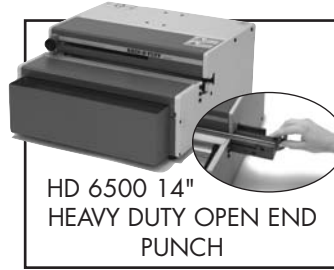

INTRODUCING THE APES 14 and APES 14-77

**Attaches
to any
HD7700,
HD7000 or
HD6500
Heavy Duty Punch**

CE Approved

**Automatic
Paper Ejector &
Stacker Module**

ANOTHER INNOVATIVE PRODUCT FROM RHIN-O-TUFF

- ✓ Punches, Ejects and Stacks in One Operation.
- ✓ Extends the Useful Life of your Existing Equipment.
- ✓ Increases Punching Output without a Large Capital Outlay.
- ✓ Increase Productivity up to 50% without the Hiring of Additional Help.
- ✓ Handles paper sizes from 5 1/2" X 5 1/2" up to 14" X 14".
- ✓ Punch Cover Stock and Tabs with Ease.
- ✓ Easily Installed on Existing Equipment.
- ✓ Can be used in Standard Mode for those Odd Jobs while still attached.
- ✓ Fast and Accurate with Rhin-O-Tuff Reliability.
- ✓ Comes with a 1Year Limited Warranty.

APES 14 & 14-77 Automatic Paper Module

| MACHINES | ELECTRICAL REQUIREMENTS | | | WEIGHT | | DIMENSIONS | | |
|-------------------|-------------------------|------|----|---------|----------|------------|--------|--------|
| | VOLTS AC | AMPS | Hz | MACHINE | SHIPPING | HEIGHT | WIDTH | DEPTH |
| APES 14 | 115 | 1.5 | 60 | 55 lbs. | 60 lbs. | 15" | 38" | 22" |
| | 230 | 0.75 | 50 | 24.9 Kg | 27.2 Kg | 381 mm | 965 mm | 559 mm |
| APES 14-77 | 115 | 1.5 | 60 | 58 lbs. | 63 lbs. | 15" | 38" | 26" |
| | 230 | 0.75 | 50 | 26.3 Kg | 28.6 Kg | 381 mm | 965 mm | 660 mm |

APES 14 AUTOMATIC PAPER EJECTOR & STACKER

HD 7700-H HORIZONTAL PUNCH

HD 6500 14" HEAVY DUTY OPEN END PUNCH

HD 7500 24" PUNCH with the large document support table

KK 4171 Shown mounted on an HD 4170 machine