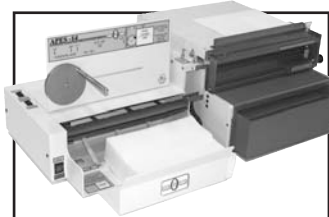

INTRODUCING THE APES 14 and APES 14-77

**Attaches
to any
HD7700,
HD7000 or
HD6500
Heavy Duty Punch**

CE Approved

**Automatic
Paper Ejector &
Stacker Module**

ANOTHER INNOVATIVE PRODUCT FROM RHIN-O-TUFF

- ✓ Punches, Ejects and Stacks in One Operation.
- ✓ Extends the Useful Life of your Existing Equipment.
- ✓ Increases Punching Output without a Large Capital Outlay.
- ✓ Increase Productivity up to 50% without the Hiring of Additional Help.
- ✓ Handles paper sizes from 5 1/2" X 5 1/2" up to 14" X 14".
- ✓ Punch Cover Stock and Tabs with Ease.
- ✓ Easily Installed on Existing Equipment.
- ✓ Can be used in Standard Mode for those Odd Jobs while still attached.
- ✓ Fast and Accurate with Rhin-O-Tuff Reliability.
- ✓ Comes with a 1Year Limited Warranty.

APES 14 AUTOMATIC PAPER EJECTOR & STACKER

HD 7700-H HORIZONTAL PUNCH

HD 6500 14" HEAVY DUTY OPEN END PUNCH

HD 7500 24" PUNCH with the large document support table

KK 4171 Shown mounted on an HD 4170 machine