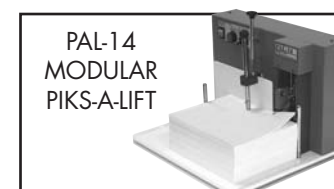

HD 7000 14" HEAVY DUTY DELUXE OPEN END PUNCH

HC 8024 24" WIRE CLOSER

THE HD 4270

HC 8318 18" WIRE INSERTER CLOSER

OD 4012 11" ELECTRIC PUNCH

PAL-14 MODULAR PIKS-A-LIFT

THE HD 4470 COMB OPENER MODULE

OD 4800 11" OPEN END MANUAL PUNCH

OD 3500 COMBO BINDING STATION shown with comb opener and coil inserter modules attached.

OD 4200

OD 4400

COMBO BINDING MODULES

HC 8200/8300 14" SEMI-AUTOMATIC WIRE INSERTER/CLOSER

HC 8000 14" WIRE CLOSER

OD 4300