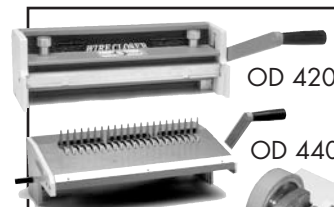

OD 4000 11" OPEN END ELECTRIC PUNCH shown with coil inserter and wire closer modules

PC 2000 MANUAL PUNCH AND COIL INSERTER

The HD 8370 Shown with the HD 7700 14" OPEN END PUNCH

HD 4170 RHIN-O-ROLL HEAVY DUTY COIL INSERTER

HD 7000 14" HEAVY DUTY DELUXE OPEN END PUNCH

HC 8024 24" WIRE CLOSER

THE HD 4270

HC 8318 18" WIRE INSERTER CLOSER

OD 4012 11" ELECTRIC PUNCH

PAL-14 MODULAR PIKS-A-LIFT

THE HD 4470 COMB OPENER MODULE

OD 4800 11" OPEN END MANUAL PUNCH

OD 3500 COMBO BINDING STATION shown with comb opener and coil inserter modules attached.

OD 4200

OD 4400

COMBO BINDING MODULES

HC 8200/8300 14" SEMI-AUTOMATIC WIRE INSERTER/CLOSER

HC 8000 14" WIRE CLOSER

OD 4300