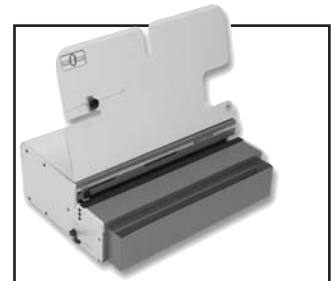

INTRODUCING THE APES 14 and APES 14-77

**Attaches
to any
HD7700,
HD7000 or
HD6500
Heavy Duty Punch**

CE Approved

**Automatic
Paper Ejector &
Stacker Module**

ANOTHER INNOVATIVE PRODUCT FROM RHIN-O-TUFF

- ✓ Punches, Ejects and Stacks in One Operation.
- ✓ Extends the Useful Life of your Existing Equipment.
- ✓ Increases Punching Output without a Large Capital Outlay.
- ✓ Increase Productivity up to 50% without the Hiring of Additional Help.
- ✓ Handles paper sizes from 5 1/2" X 5 1/2" up to 14" X 14".
- ✓ Punch Cover Stock and Tabs with Ease.
- ✓ Easily Installed on Existing Equipment.
- ✓ Can be used in Standard Mode for those Odd Jobs while still attached.
- ✓ Fast and Accurate with Rhin-O-Tuff Reliability.
- ✓ Comes with a 1Year Limited Warranty.

APES 14 AUTOMATIC PAPER EJECTOR & STACKER

HD 7700-H HORIZONTAL PUNCH

HD 6500 14" HEAVY DUTY OPEN END PUNCH

HD 7500 24" PUNCH with the large document support table

KK 4171 Shown mounted on an HD 4170 machine