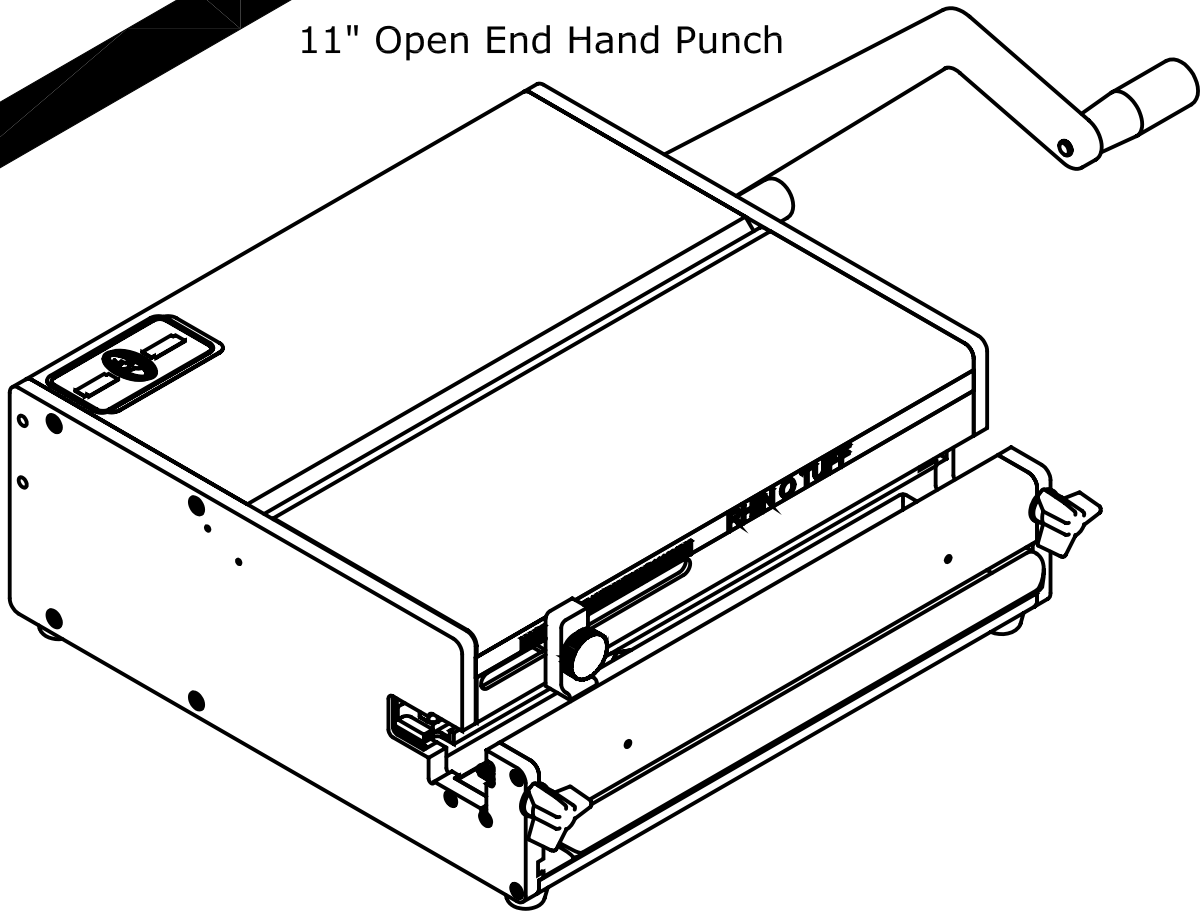

PDI Performance Design Inc.

4800 PARTS BOOK

11" Open End Hand Punch

Mailing Address: 2350 E. Braniff, Boise, Idaho 83716-9613

Telephone: 800-390-5782

Fax: 800-390-5783

Electronic Mail: PDI@PDIbind.com

Web Site: www.RHIN-O-TUFF.com